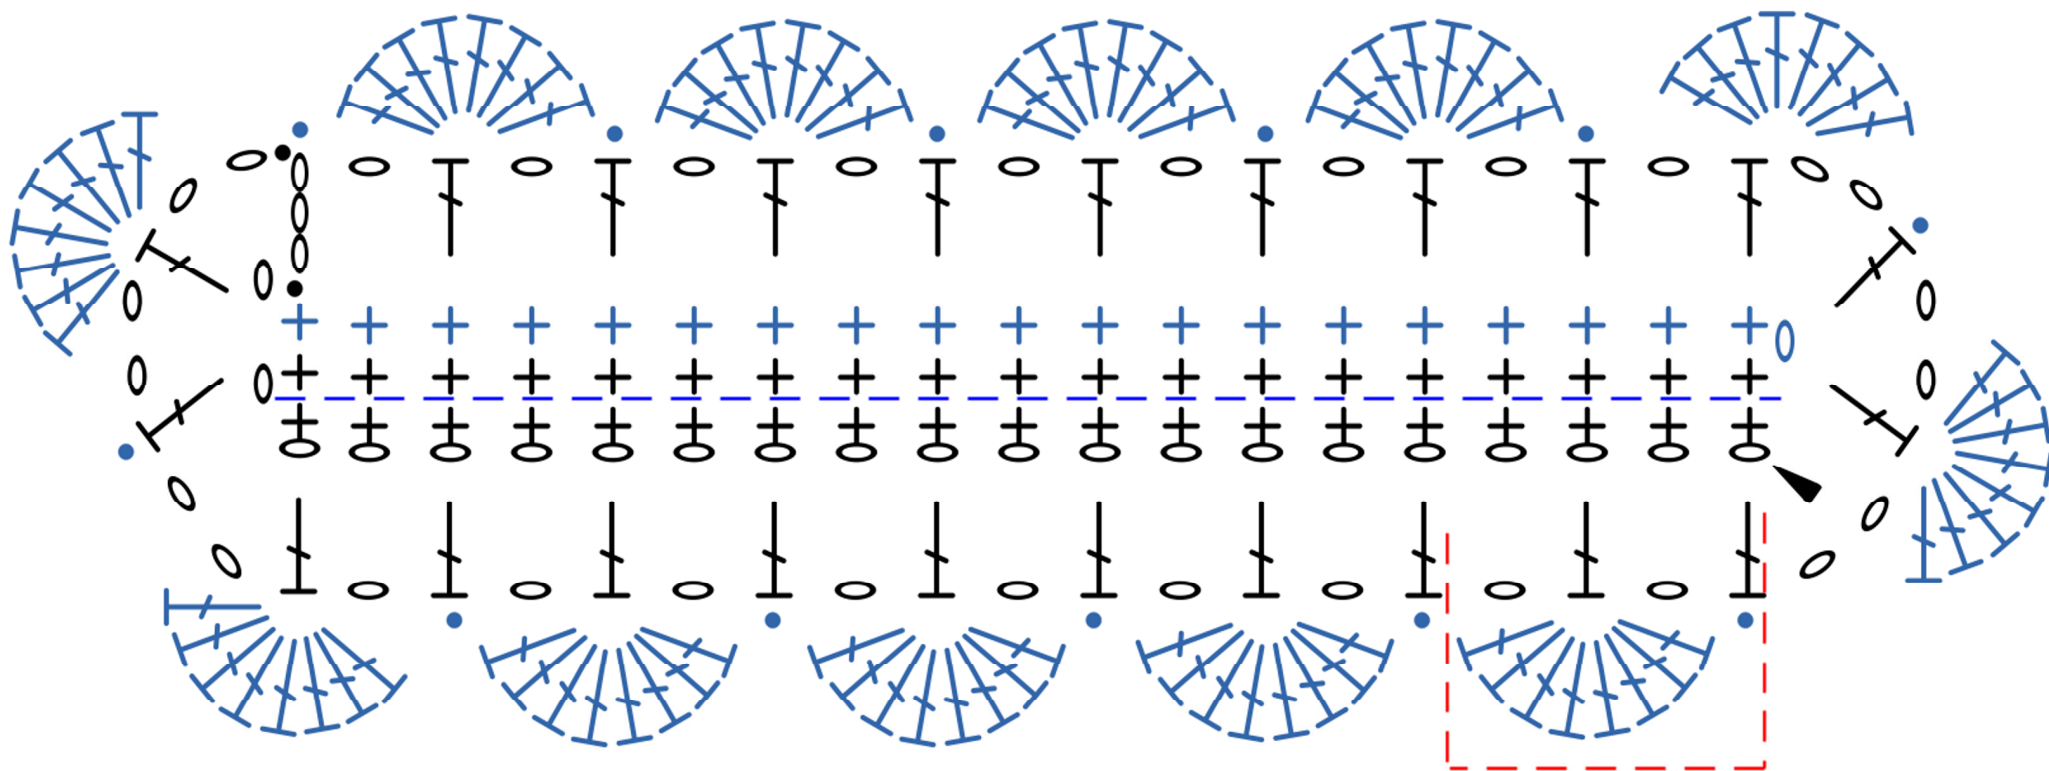

Sunny Headband Symbol Chart

Stitch Legend	
	ch - chain
	dc - double crochet
	sc - single crochet
	sl st - slip stitch
	start -

Blue dashed line indicates location of elastic band.
Red dashed line indicates repeat section.
Base fsc should be 4 fsc per rep plus 1 fsc.